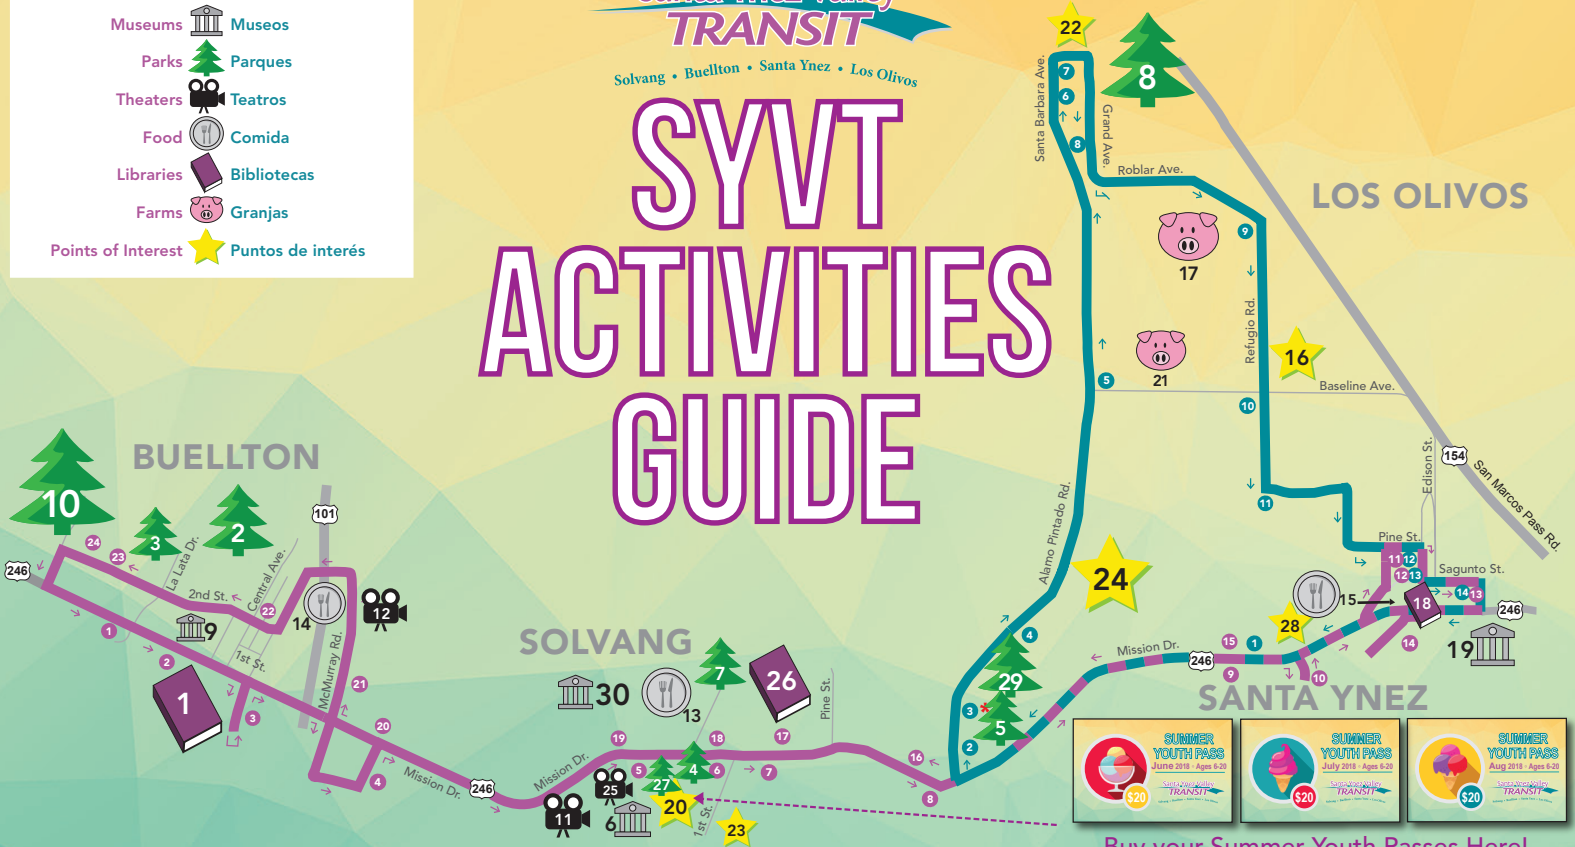

LEGEND | LEYENDA

- Express Route Ruta Expressa
- Los Olivos Loop Los Olivos Loop
- Museums Museos
- Parks Parques
- Theaters Teatros
- Food Comida
- Libraries Bibliotecas
- Farms Granjas
- Points of Interest Puntos de interés

Santa Ynez Valley
TRANSIT
Solvang • Buellton • Santa Ynez • Los Olivos

SYVT ACTIVITIES GUIDE

SUMMER YOUTH PASS June 2018 - Ages 6-20 $20	SUMMER YOUTH PASS July 2018 - Ages 6-20 $20	SUMMER YOUTH PASS Aug 2018 - Ages 6-20 $20

Buy your Summer Youth Passes Here!
Santa Ynez Valley Transit Office